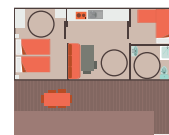

Terrasse 20 m²
+ rampe pmr
2 ch.

F

Retrouvez les photos et les descriptifs détaillés des locations sur www.alohacamping.com