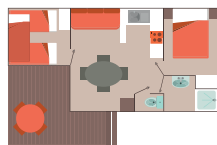

! PAS DE CLIM !
Terrasse couverte 7,5 m²
2 ch.

A